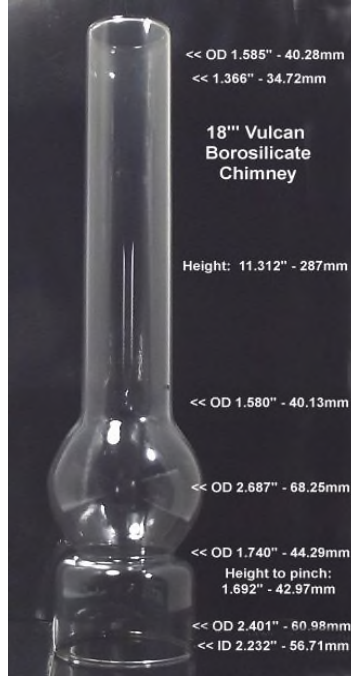

## STUDENT LAMP CHIMNEYS - standard shape

- 1 7/8" base SANS RIVAL, Manhattan, Kleeman and others
- 1 7/8" base standard Kosmos shape
- 2.34" base - LARGE MANHATTAN STUDENT LAMP

Standard shape student lamp chimney

## SONNENBRENNER CHIMNEYS

- 15" Sonnenbrenner, 2.061" base
- 18" Sonnenbrenner, 2.428" base

Sonnenbrenner shape

## W&W VULCAN CHIMNEYS

- 16" Vulcan chimney, 2.280" base
- 18" Vulcan chimney, 2.412" base
- 24" Vulcan chimney, 2.841" base
- 30" Vulcan chimney, 3.182" base