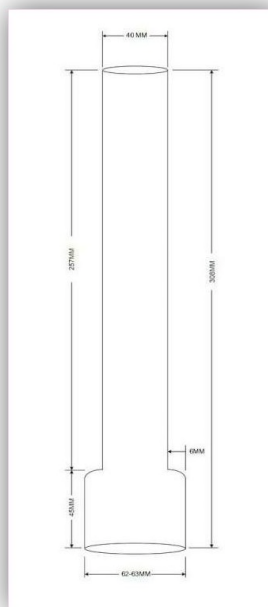

## KOSMOS CHIMNEYS

- 6" 1.350" base
- 8" 1.480" base
- 10" 1.54" - 1.57" base
- 12" 1.725" base
- 14" 2.08" - 2.10" base

Standard shape Kosmos chimney >>>>

## STUDENT LAMP CHIMNEYS - standard shape

- 1 7/8" base SANS RIVAL, Manhattan, Kleeman and others
- 1 7/8" base standard Kosmos shape
- 2.34" base - LARGE MANHATTAN STUDENT LAMP

Standard shape student lamp chimney

## SONNENBRENNER CHIMNEYS

- 15" Sonnenbrenner, 2.061" base
- 18" Sonnenbrenner, 2.428" base

Sonnenbrenner shape

## W&W VULCAN CHIMNEYS

- 16" Vulcan chimney, 2.280" base
- 18" Vulcan chimney, 2.412" base
- 24" Vulcan chimney, 2.841" base
- 30" Vulcan chimney, 3.182" base